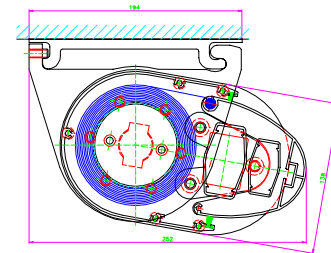

Sunteca

COCOON Folding Arm Awning